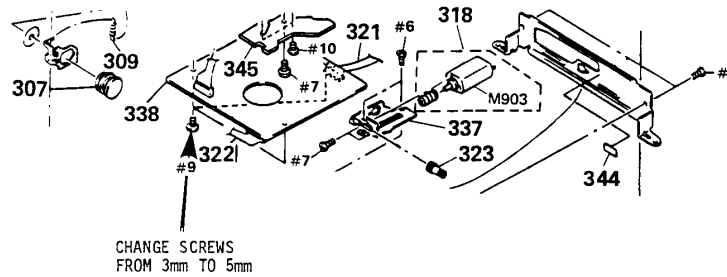

SONY.

Car Stereo Service Bulletin

Model: CDX-7560/7580/5040/7540/7520/5180/
5080/4040/6020/ U8000/R77/R79/ EXCD-40
Subject: MD Board Screws Come Loose

No. 241

Date: June 30, 1992

Symptom:
(11) MD Board screws come loose, shorting out parts on the Main Board. The usual customer complaint is "DEAD".

Solution: Perform the following modification:
Change the MD Board screws from 3mm to 5mm.

DESCRIPTION		PART NUMBER
FORMER	NEW	
SCREW, 2 X 3	SCREW, 2 X 5	7-621-771-06

CSA-14 CD Player